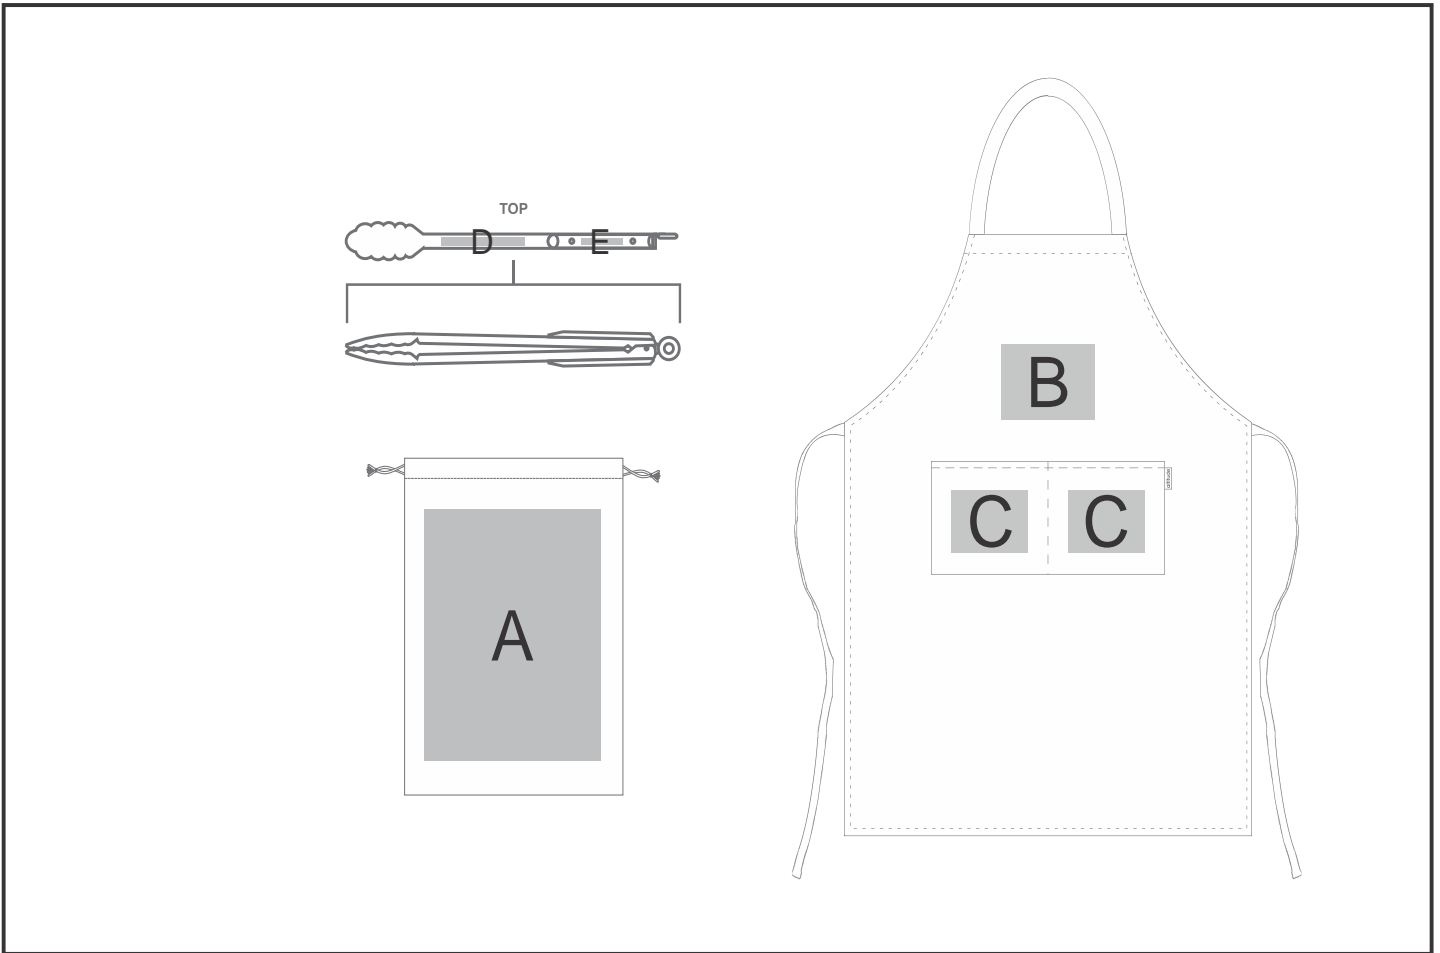

GF-AM-1147-B

Lobos Gourmet Gift Set

Need to know:

Includes 1-Position Laser Engraving on Tongs AND 1-Colour, 1-Position Screen Print on Apron & Pouch (setup fees apply).

- **Laser Colour:** Pos A - Brown | Pos B - Tonal

- Texture may affect the Screen Print.

- Due to tonal variations in the wood the laser engraving will vary from one item to the next and will likely vary in the same item.

Branding Options:

Position	Branding Method (Branding Code)	No. of Colours	Dimension
A	Screen Print (SA)	1 Colour	120mm wide x 160mm high
A	Digital Direct Transfer (DDT-D)	Full Colour	105mm wide x 74mm high
A	Digital Direct Transfer (DDT-A)	Full Colour	148mm wide x 105mm high
A	Digital Direct Transfer (DDT-B)	Full Colour	210mm wide x 148mm high
A	Digital Direct Transfer (DDT-C)	Full Colour	210mm wide x 280mm high

B	Screen Print (SB)	1 Colour	160mm wide x 120mm high
B	Digital Transfer Clothing A6 (DTC-A6)	Full Colour	160mm wide x 120mm high

C	Screen Print (SB)	1 Colour	130mm wide x 100mm high
C	Digital Transfer Clothing A6 (DTC-A6)	Full Colour	130mm wide x 100mm high
D	Laser Engraving (LB)	N/A	100mm wide x 9mm high
E	Laser Engraving (LC)	N/A	50mm wide x 7mm high
E	Pad Printing (PA)	4 Colours	45mm wide x 8mm high